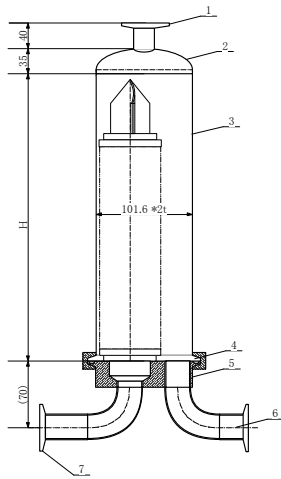

各种过滤罐 (Housing)
 根据用途、规格不同, 设计·制作各种过滤罐

10inch Sanitary Housing
 10寸卫生级过滤罐

DepthCell Sanitary Housing
 DepthCell (饼层式) 卫生级过滤罐

20inch Multi Sanitary Housing
 20寸多根滤芯卫生级过滤罐

30inch Multi Sanitary Housing
 30寸多根滤芯卫生级过滤罐