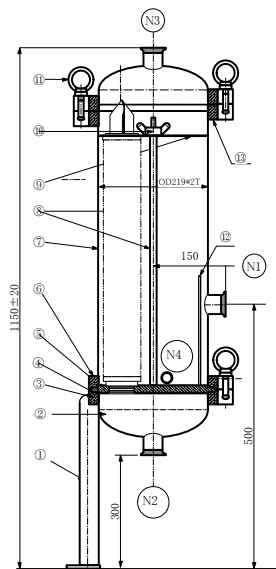

各种过滤罐 (Housing)
 根据用途、规格不同, 设计·制作各种过滤罐

10inch Sanitary Housing
 10寸卫生级过滤罐

DepthCell Sanitary Housing
 DepthCell (饼层式) 卫生级过滤罐

20inch Multi Sanitary Housing
 20寸多根滤芯卫生级过滤罐

30inch Multi Sanitary Housing
 30寸多根滤芯卫生级过滤罐