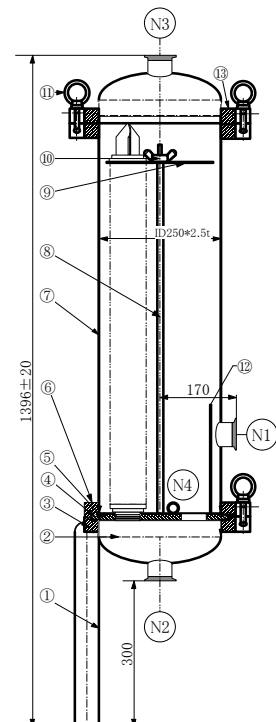

各种过滤罐 (Housing)
 根据用途、规格不同, 设计·制作各种过滤罐

10inch Sanitary Housing
 10寸卫生级过滤罐

DepthCell Sanitary Housing
 DepthCell (饼层式) 卫生级过滤罐

20inch Multi Sanitary Housing
 20寸多根滤芯卫生级过滤罐

30inch Multi Sanitary Housing
 30寸多根滤芯卫生级过滤罐