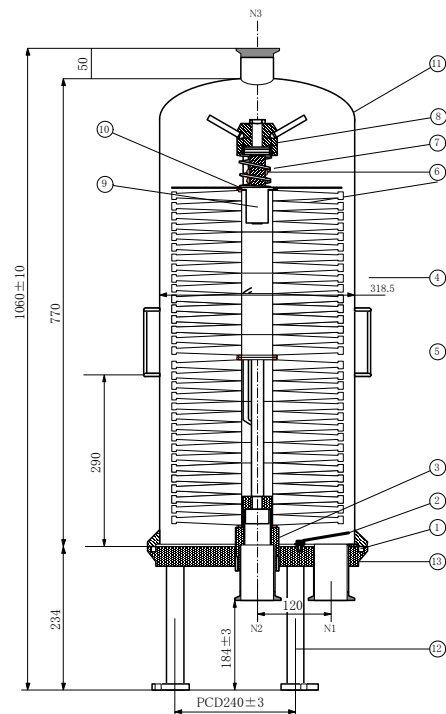

各种过滤罐 (Housing)
 根据用途、规格不同, 设计·制作各种过滤罐

10inch Sanitary Housing
 10寸卫生级过滤罐

DepthCell Sanitary Housing
 DepthCell (饼层式) 卫生级过滤罐

20inch Multi Sanitary Housing
 20寸多根滤芯卫生级过滤罐

30inch Multi Sanitary Housing
 30寸多根滤芯卫生级过滤罐